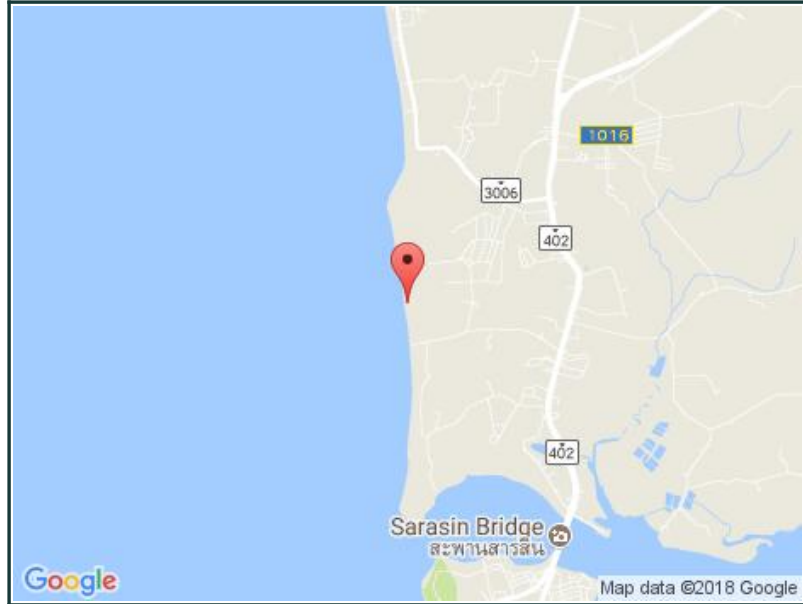

25 rai - Beach front land

Property Overview

Property ID:	208002
Price:	500,000,000 THB
Location:	Pilai, Phang Nga
Property size:	25 Rai
Title:	Chanote

About this property for sale

There has 25 rai for sale located at Pilai beach, Phang Nga. Ocean frontage is about 81 meters and 460 meter from the beach.

Shape is close to a true rectangle, facing due west and sunsets.

Land is very flat, slight undulations, currently has a mix of coconut trees, other trees.