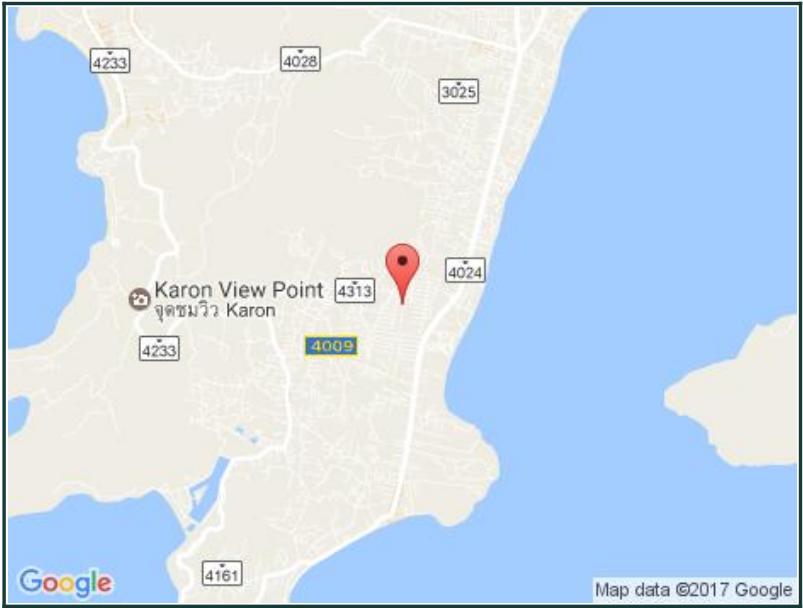

# 25 rai - Beach front land

## Property Overview

Property ID:	208002
Price:	500,000,000 THB
Location:	Pilai, Phang Nga
Property size:	25 Rai
Title:	Chanote

## About this property for sale

There has 25 rai for sale located at Pilai beach, Phang Nga. Ocean frontage is about 81 meters and 460 meter from the beach.

Shape is close to a true rectangle, facing due west and sunsets.