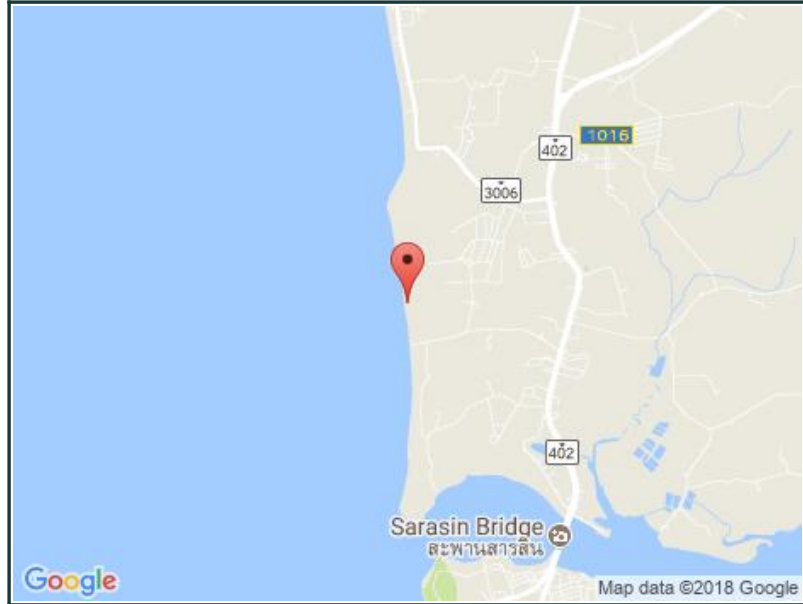

25 rai - Beach front land

Property Overview

| | |
|----------------|------------------|
| Property ID: | 208002 |
| Price: | 500,000,000 THB |
| Location: | Pilai, Phang Nga |
| Property size: | 25 Rai |
| Title: | Chanote |

About this property for sale

There has 25 rai for sale located at Pilai beach, Phang Nga. Ocean frontage is about 81 meters and 460 meter from the beach.

Shape is close to a true rectangle, facing due west and sunsets.